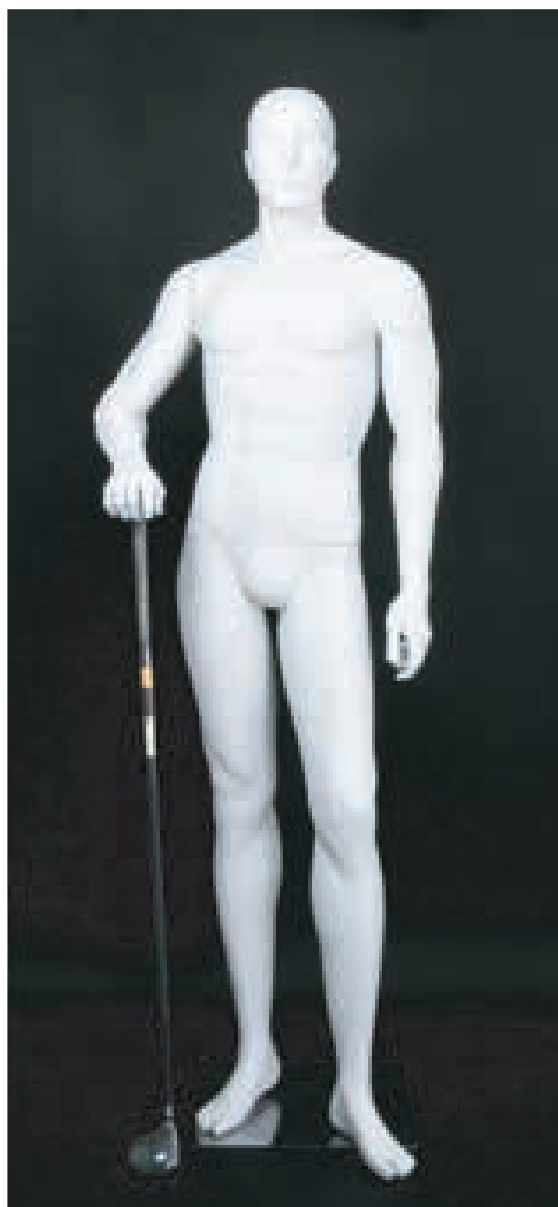

A white, muscular mannequin is shown in a dynamic, athletic pose, leaning forward with its right arm extended and left hand near its hip. The mannequin is set against a dark, gradient background. The lighting highlights the musculature of the torso and arms.

# NSP（ニュースポルト）

腕バリエーションにより、シーンに合わせたポージングが可能です。

NSPR-6801-H  
T185.0/B97.0/W76.0/H95.0

NSPR-6801-J  
T185.0/B97.0/W76.0/H95.0

NSPR-6802-I  
T184.0/B96.0/W75.0/H95.0

NSPR-6802-J  
T184.0/B96.0/W75.0/H95.0