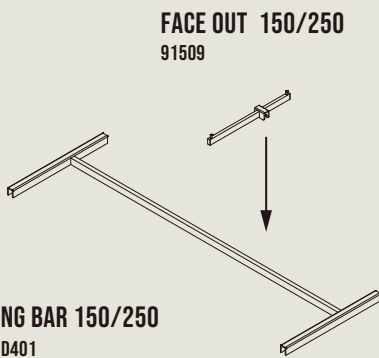

ANGLE FRAME RACK

A FLEXIBLE DISPLAY FIXTURE

ANGLE FRAME RACK

FIXTURE VARIATION

ANGLE FRAME RACK H2100

- 91051 ANGLE FRAME
- 91502 JOINT FRAME H2100
- 91508 HANGING BAR 150/250
- 91509 FACE OUT 150/250

ANGLE FRAME RACK H1350

- 91501 ANGLE FRAME
- 91503 JOINT FRAME H1350
- 91507 SHELF BRACKET

ANGLE FRAME RACK

- 91501 ANGLE FRAME

ANGLE FRAME RACK

PERTS LIST

ANGLE FRAME
W1200×D467
91501

JOINT FRAME H2100
91502

JOINT FRAME H1350
91503

HANGING BAR 150/250
W1181×D401
91508

SHELF BRACKET
W1203×D421
91507

SHELF BRACKET ※H1350 最上段専用
W1203×D402
91510