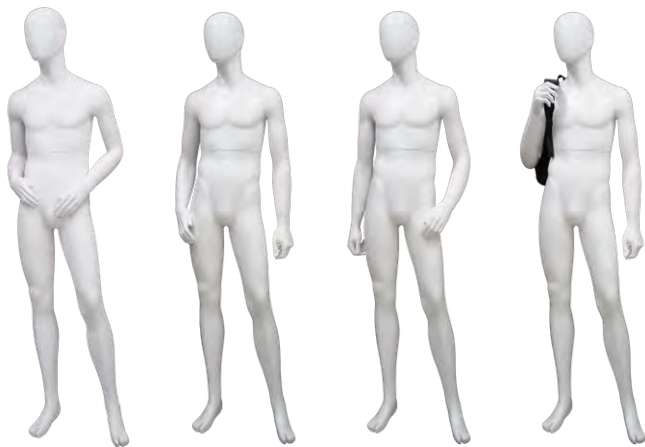

Q  
R  
S  
S

men's 

crs-101

crs-101.C-02  
outer pocket  
62110

crs-101.C-03  
pants pocket  
62111

crs-101.C-04  
pants pocket  
62112

crs-101.C-05  
backpack  
62113

crs-101.C-01  
T180/B86/W73.5/H91  
foot24cm  
62109