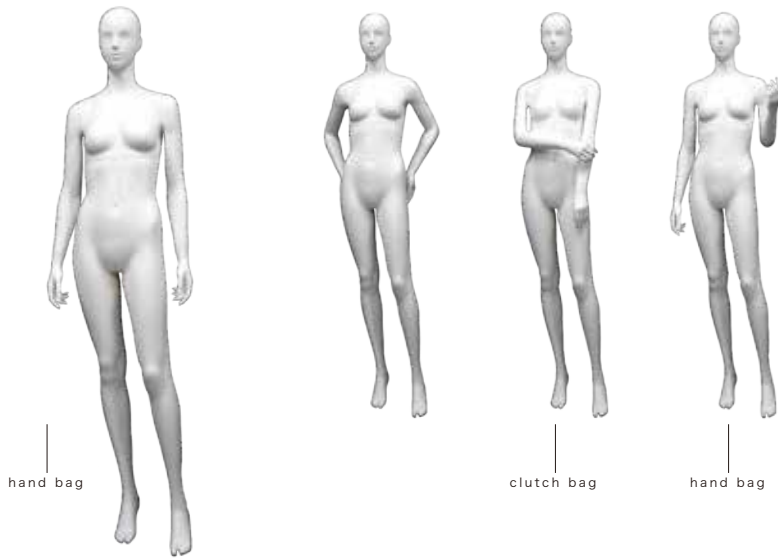

hand bag

clutch bag

shoulder bag
hand bag

LU-205BS.SD には DW タイプはありません

MEDIUMHIGH-HEEL TYPE

LU-202BS.A-A.MDM
T 173.0/B 82.0/W 63.0/H 88.0

LU-202BS.A-B.MDM LU-202BS.A-C.MDM LU-202BS.A-D.MDM

LU-203BS.A-A.MDM
T 174.0/B 82.0/W 63.0/H 88.0