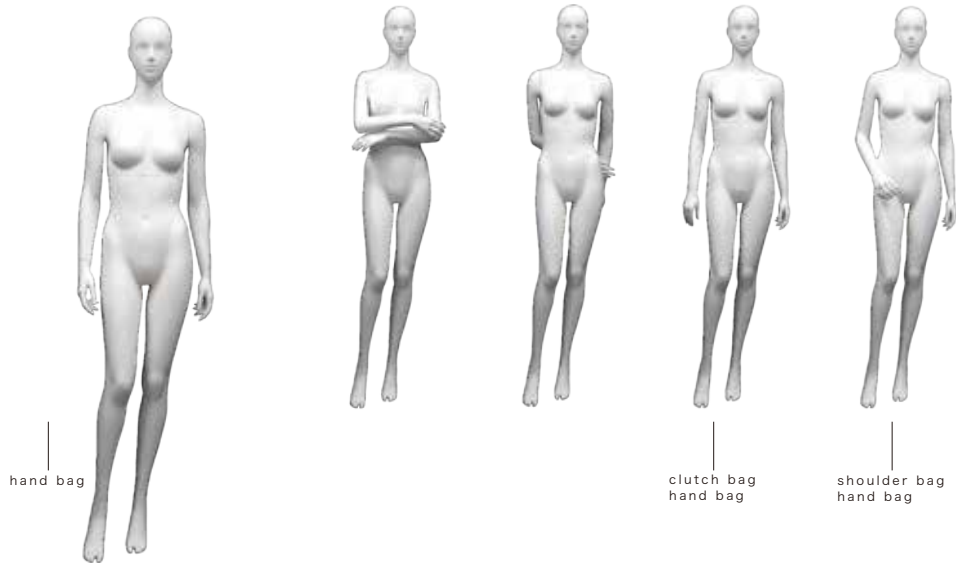

LU-203BS.SD.A-A.MDM
T 174.0/B 82.0/W 63.0/H 88.0

LU-203BS.SD.A-B.MDM LU-203BS.SD.A-C.MDM LU-203BS.SD.A-D.MDM LU-203BS.SD.A-E.MDM