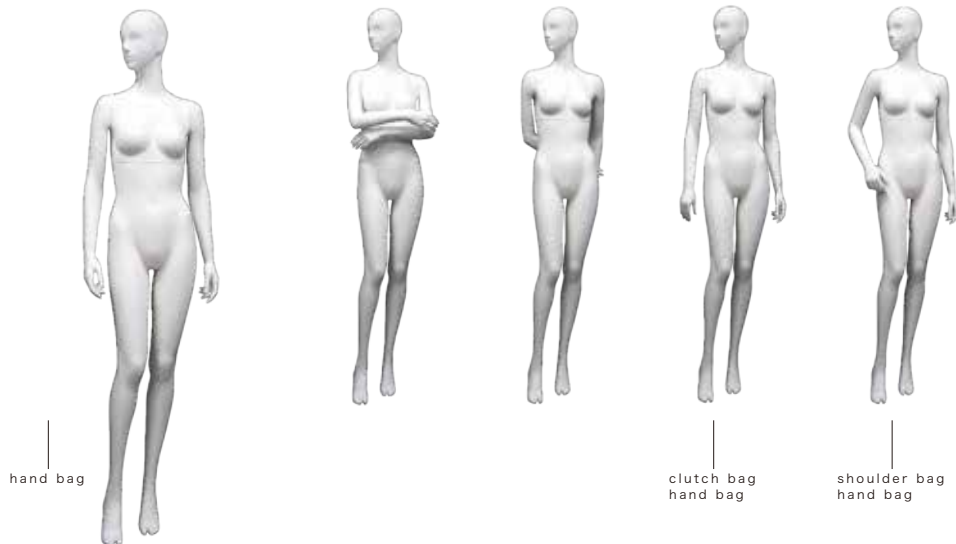

LU-203BS.SD.MDM には DW タイプは ありません